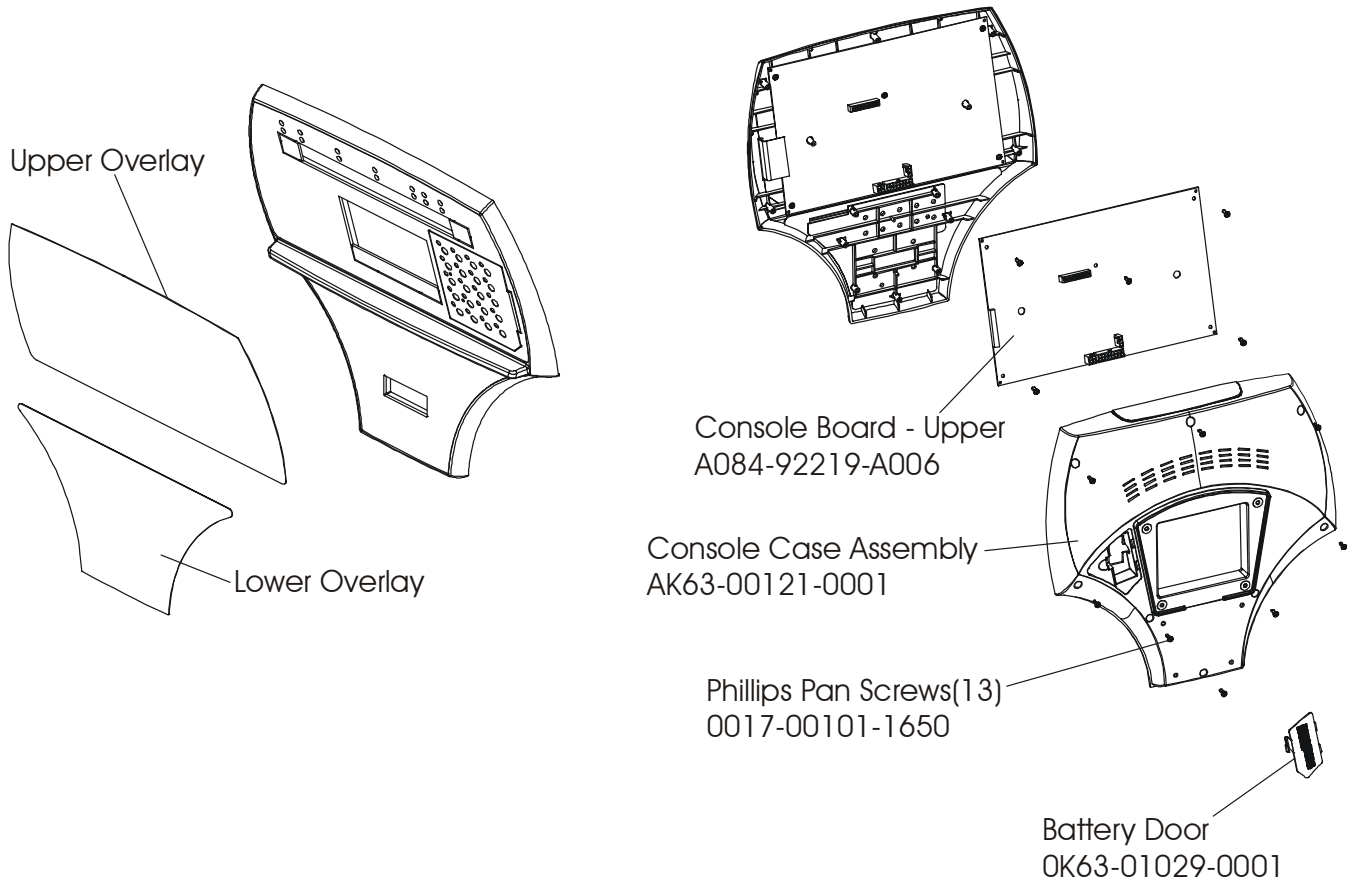

**91XW CROSS-TRAINER
CONSOLE ASSEMBLY**

**91XW-0XXX-01
S/N XTG100000 and UP**

Console Assembly	Overlay/Bezel/ Switch Assembly
AK61-00203-0001 Eng/Eng	AK61-00183-0001
AK61-00203-0002 Eng/Met	AK61-00183-0001
AK61-00203-0003 Ger/Met	AK61-00183-0003
AK61-00203-0004 Spn/Met	AK61-00183-0004
AK61-00203-0007 Frn/Met	AK61-00183-0007
AK61-00203-0008 Itl/Met	AK61-00183-0008
AK61-00203-0009 Dut/Met	AK61-00183-0009
AK61-00203-00010 Por/Met	AK61-00183-0010